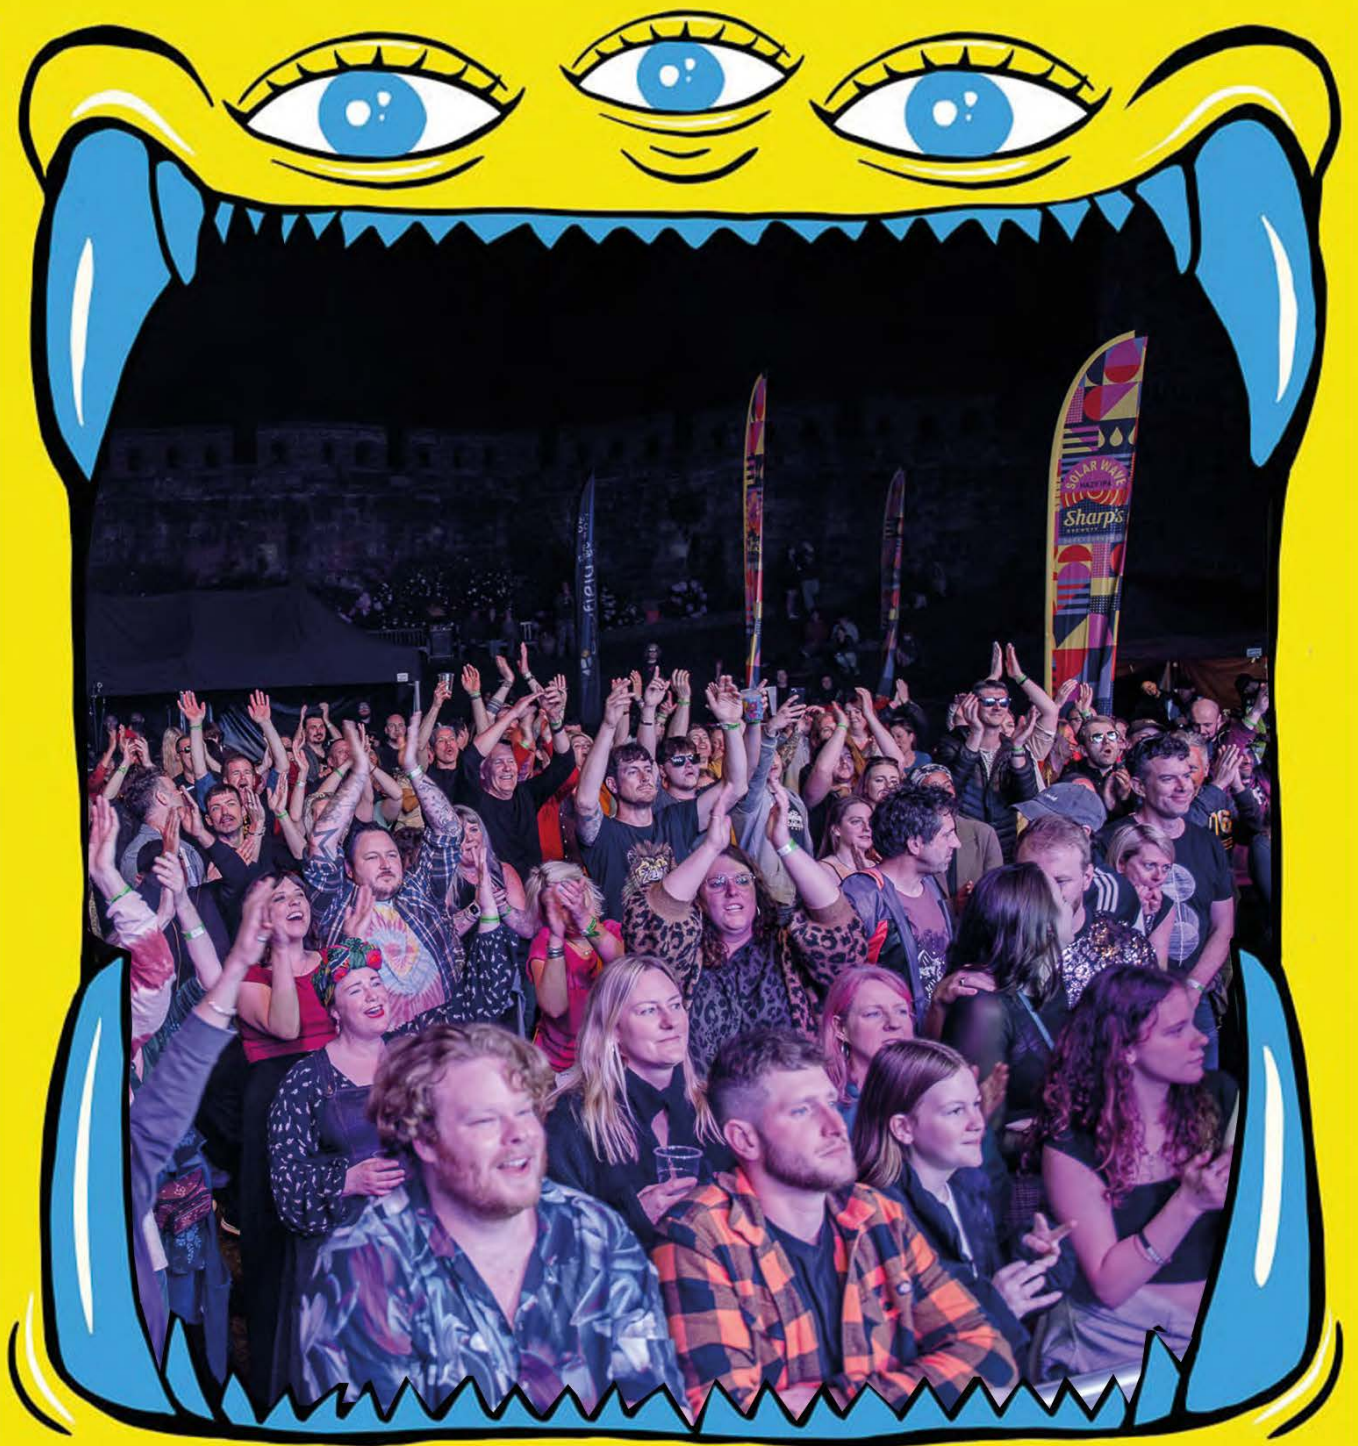

FRONT OF STAGE BANNER

FROM £500

Your brand will be featured on a custom-designed banner placed on the front stage wall at one of our main stages.

FLAG BANNERS

£500

Your brand will be prominently displayed on a teardrop flag one of our main stages. The flags will be designed and made with your input.